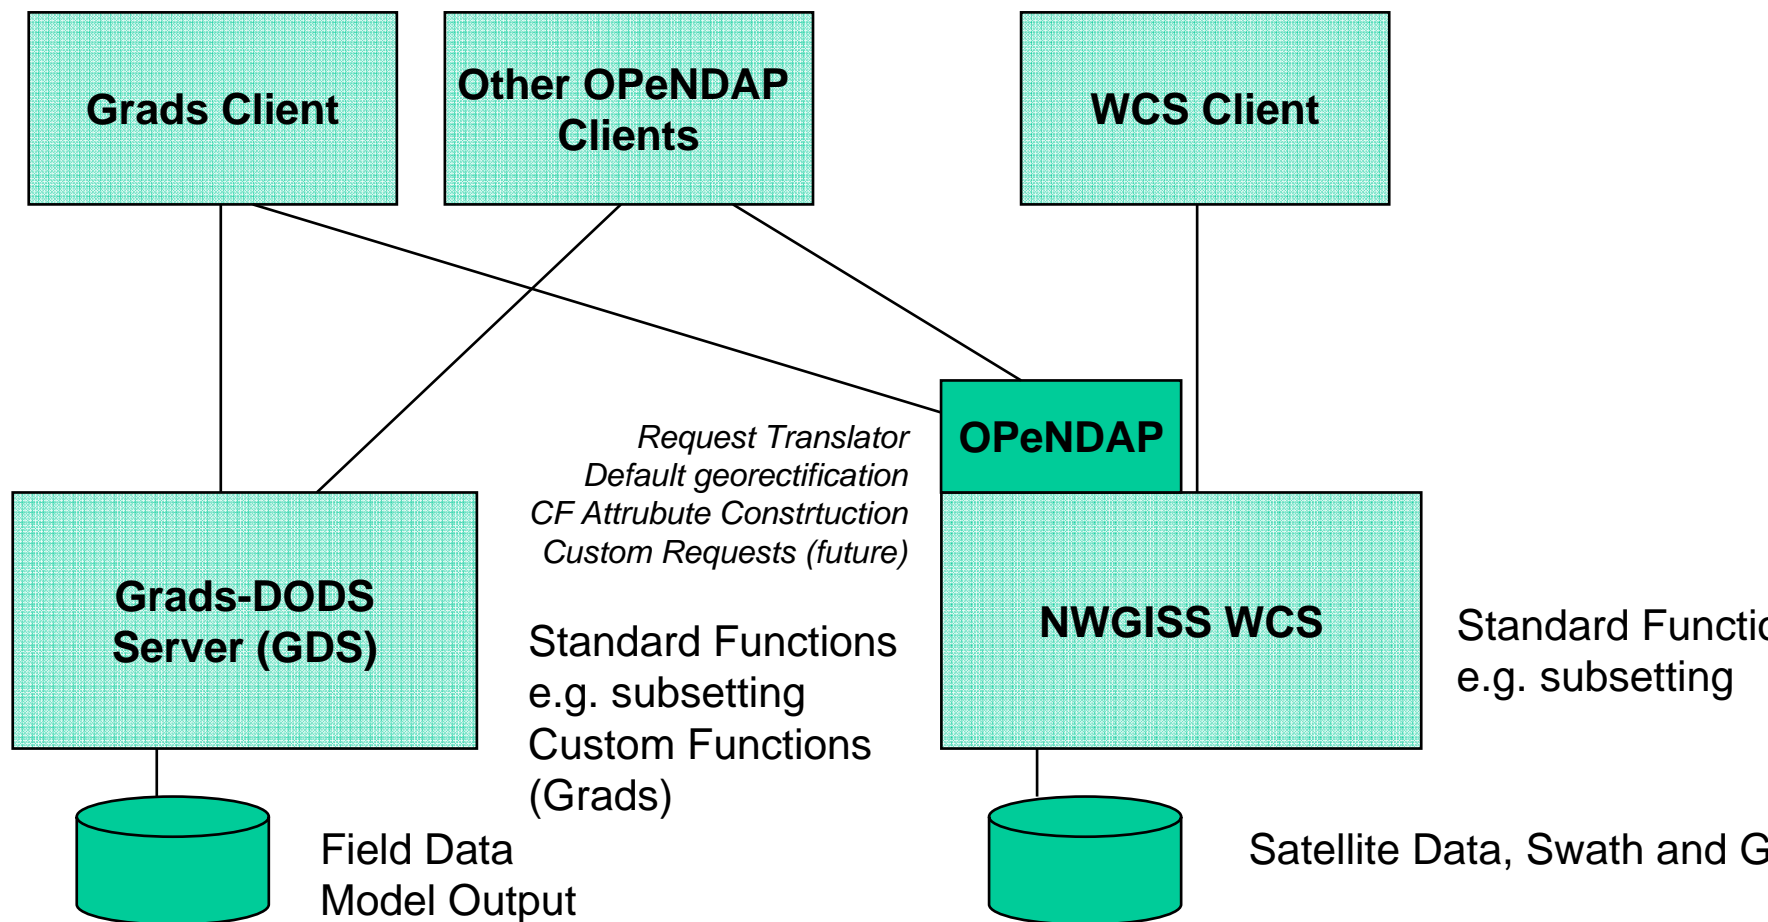

NASA WTF-CEOP Update to WGISS-20

Ken McDonald

NASA Goddard Space Flight Center

Design Diagram

Integration of Satellite and Model Data

Status

- Prototype CEOP satellite data access system implemented and demonstrate at CEOP science workshop and WGISS-19.
 - Proposal to obtain funding to extend and enhance capability submitted to NASA call for proposals.
 - Results of competition expected in next month.
- Also investigating potential use of ECHO within WTF-CEOP.