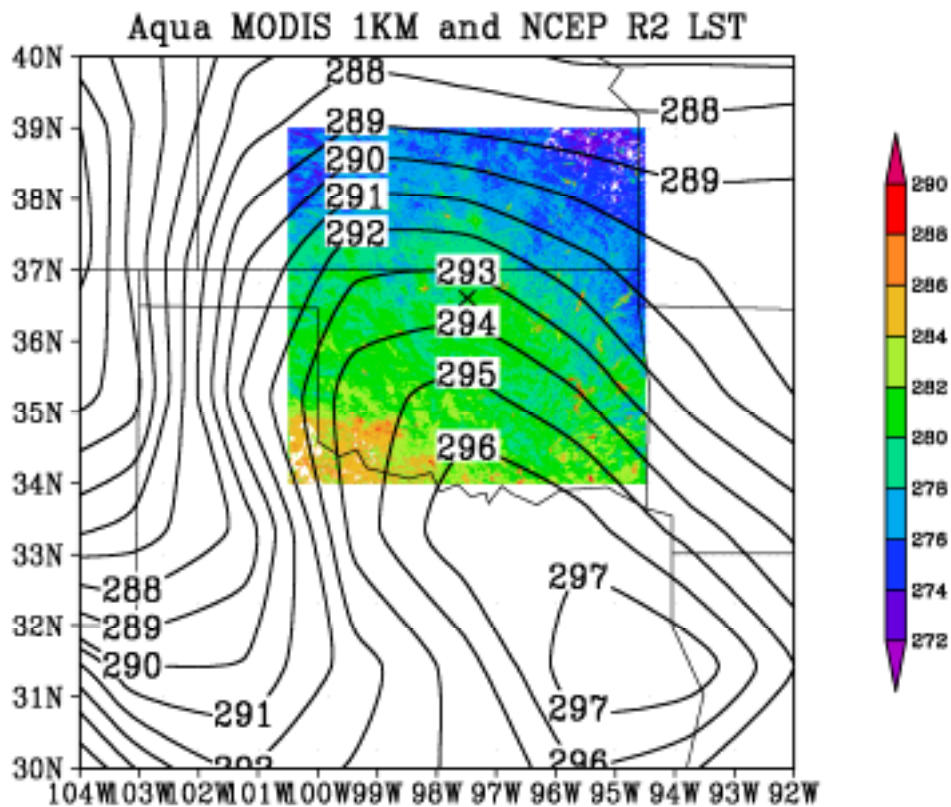

NASA WTF-CEOP Update to WGISS-20

Ken McDonald

NASA Goddard Space Flight Center

Design Diagram

Integration of Satellite and Model Data

Status

- Prototype CEOP satellite data access system implemented and demonstrate at CEOP science workshop and WGISS-19.
 - Proposal to obtain funding to extend and enhance capability submitted to NASA call for proposals.
 - Results of competition expected in next month.
- Also investigating potential use of ECHO within WTF-CEOP.